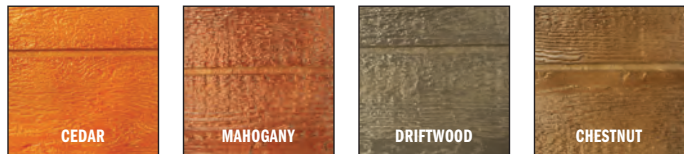

Urethane Colors for Siding and Trim