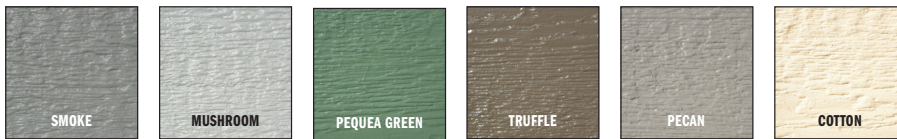

Earth Tones