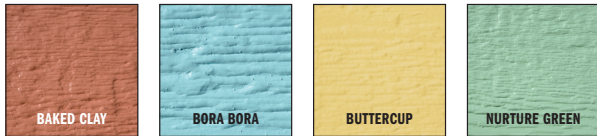

Paint Colors* (for siding & trim)

Coastal Colors

All Painted and Urethane products are built with LP SmartSide® trim and siding which is treated with Smart Guard® for maximum protection against insects and the elements.