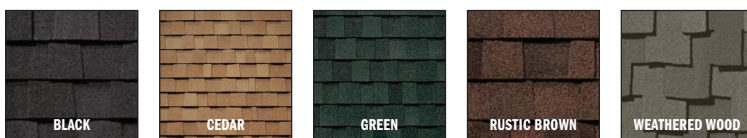

Paint Colors* (for siding & trim)

Coastal Colors

All Painted and Urethane products are built with LP SmartSide® trim and siding which is treated with Smart Guard® for maximum protection against insects and the elements.

Earth Tones

*ACTUAL COLORS MAY VARY. See your dealer for actual color samples. We are not responsible for matching colors from printed materials. Availability of colors and finishes may vary.

Urethane Colors (for siding & trim)

Treated Colors (for siding & trim)

Buildings Treated Siding products use pressure treated T1-11 siding and water treated with high quality stain.

Metal Colors* (for siding, trim & roof)

Shingle Colors (for roof - not available on metal buildings)